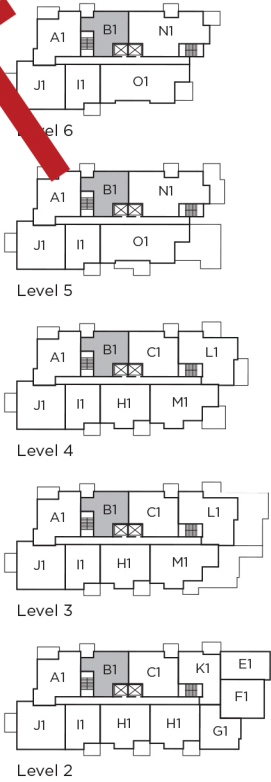

B1

One bedroom, den and one bath

Interior Space: 627 sf

Solarium: 81sf

Total Living Space: 708 sf

SOLD OUT

In a continuing effort to make product improvements, the developer reserves the right to modify or change plans, specifications, and features without notice. Floorplans, elevations, room sizes, decks, and square footages are approximate and may slightly vary from the actual built home. Renderings are artist illustrations. Furniture and décor items are shown as example only and are not included. This is not an offering for sale. Any such offer may only be made with a BC Disclosure Statement. E.&O.E.