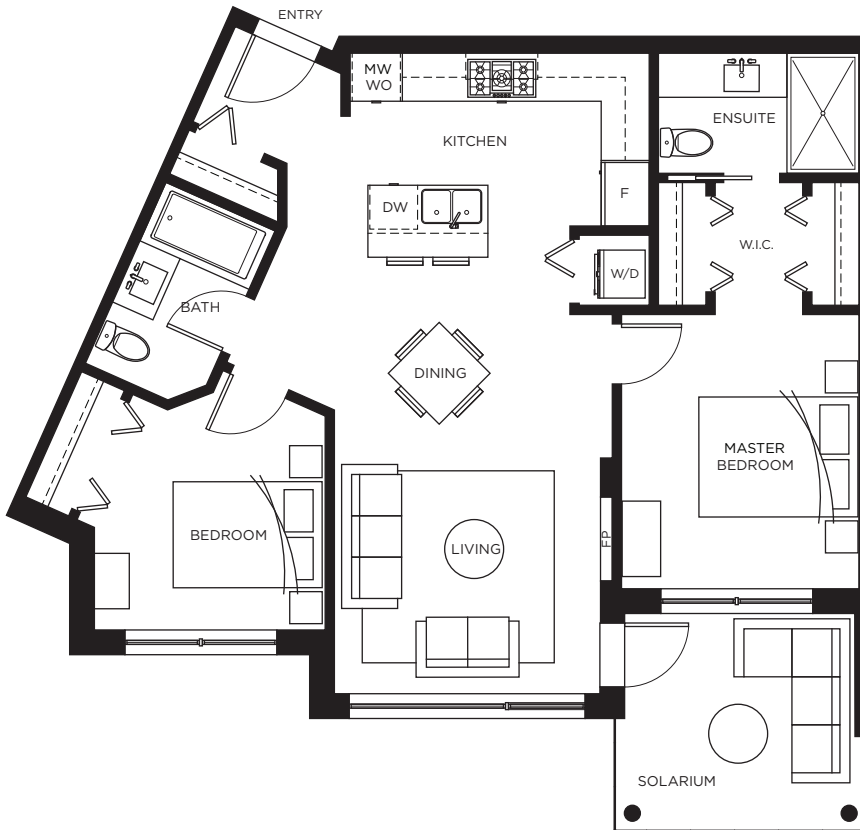

Two bedrooms and two baths

Interior Space: 812 sf

Solarium: 100 sf

Ground Level Patio: 39 sf

Total Living Space: 912 sf

Levels 2-5

Level 1

In a continuing effort to make product improvements, the developer reserves the right to modify or change plans, specifications, and features without notice. Floorplans, elevations, room sizes, decks, and square footages are approximate and may slightly vary from the actual built home. Renderings are artist illustrations. Furniture and décor items are shown as example only and are not included. This is not an offering for sale. Any such offer may only be made with a BC Disclosure Statement. E.&O.E.