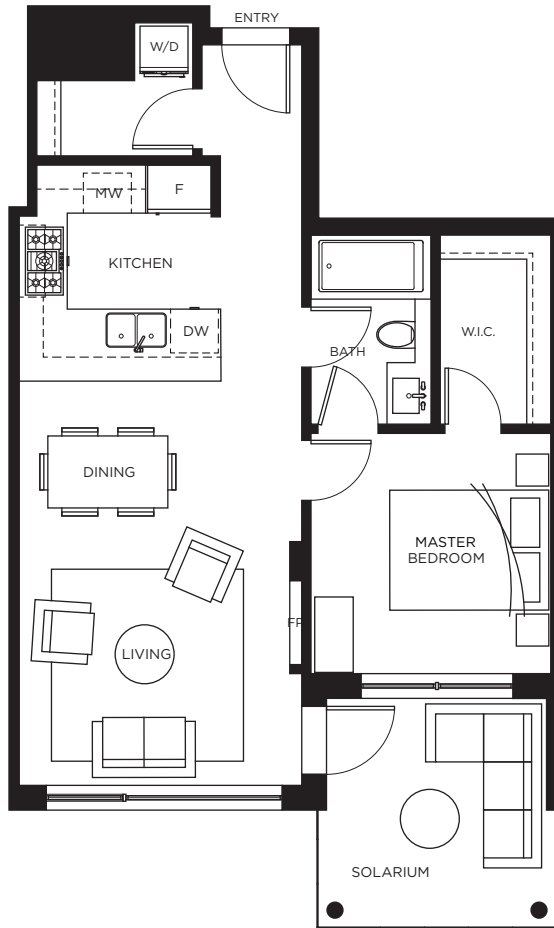

One bedroom and one bath

Interior Space: 596 sf

Solarium: 100 sf

Total Living Space: 696 sf

In a continuing effort to make product improvements, the developer reserves the right to modify or change plans, specifications, and features without notice. Floorplans, elevations, room sizes, decks, and square footages are approximate and may slightly vary from the actual built home. Renderings are artist illustrations. Furniture and décor items are shown as example only and are not included. This is not an offering for sale. Any such offer may only be made with a BC Disclosure Statement. E.&O.E.